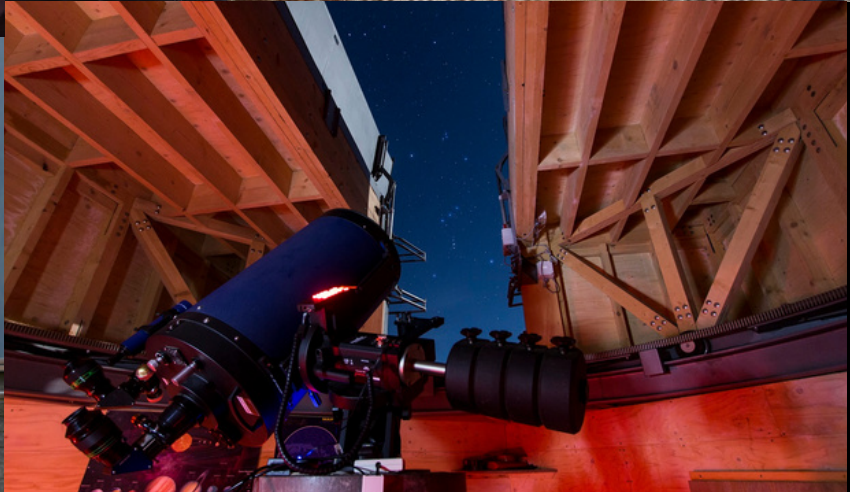

Bespoke Timing or Venue Hire

Depending on staff availability, we are flexible to run events at any time of the day and night. Maybe you need a visit to work with a tour group itinerary, or within school hours?

Just let us know what kind of content you'd like for your group and we'll arrange an inspiring visit. The observatory is also available as a venue to hire for your own event content. We can provide classrooms and audio-visual equipment in a unique setting in the Northumberland wilderness.

From £500.